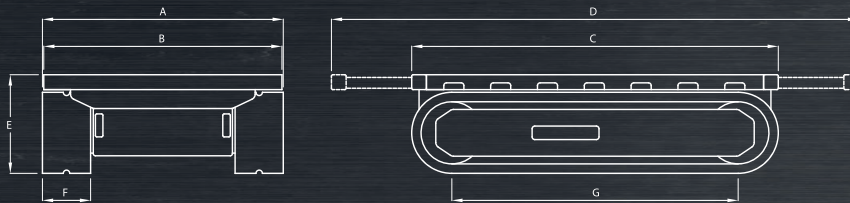

Contact Us: Tracked Carriers Ltd. The Forge, 154 Maldon Road, Tiptree, Essex CO5 0PH
Telephone: +44 (0)1621 810999 E-mail: info@trackedcarriers.co.uk Web: www.trackedcarriers.co.uk